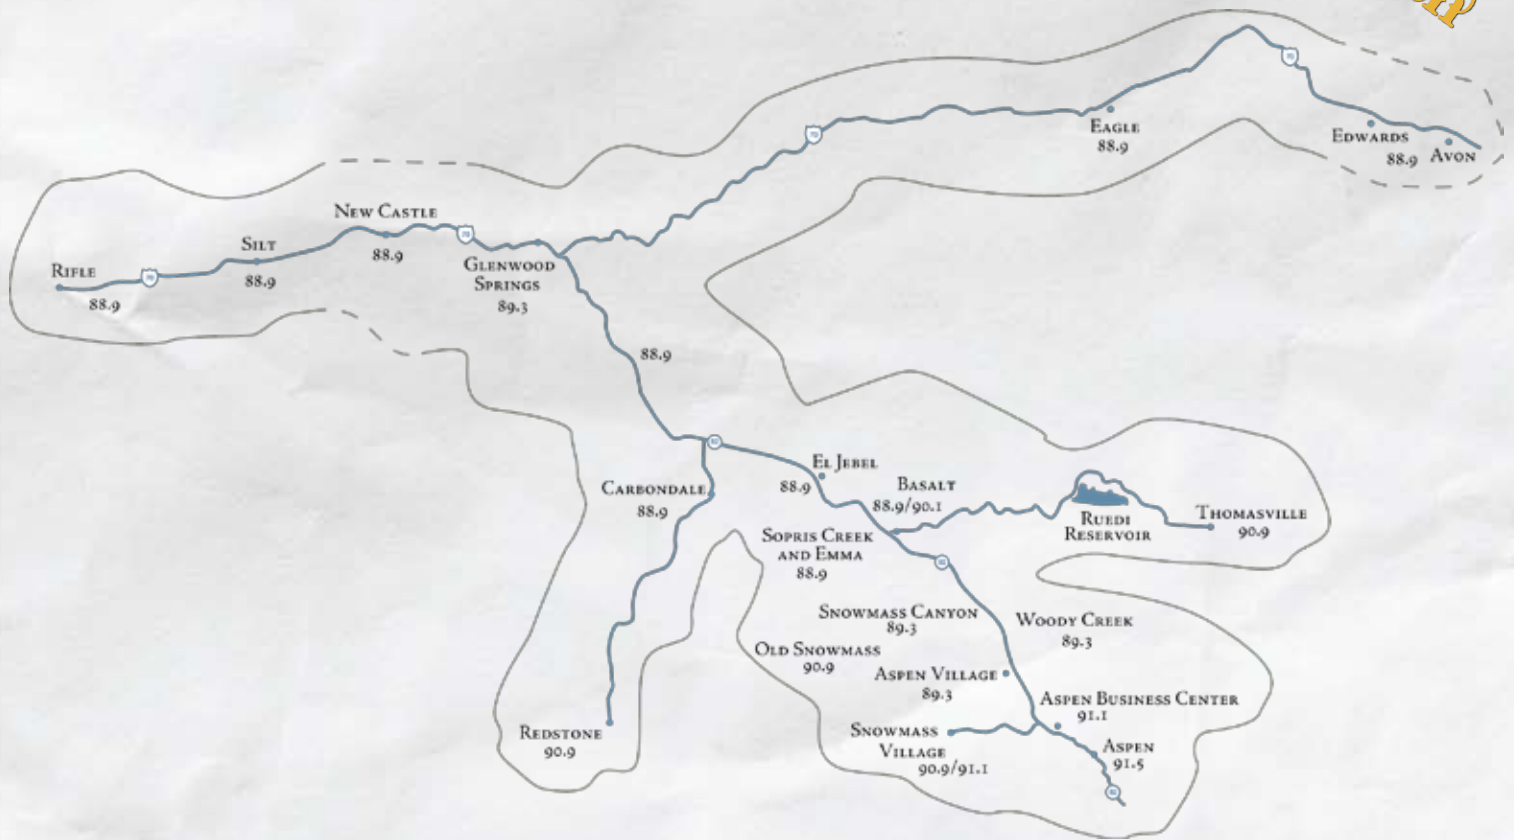

# Where & How to Listen

ASPEN PUBLIC RADIO CAN BE HEARD ON 88.9 FM THROUGHOUT THE COLORADO, ROARING FORK, FRYING PAN, EAGLE AND CRYSTAL RIVER VALLEYS. LIVE ONLINE STREAMING AND PODCASTS OF LOCALLY PRODUCED PROGRAMS ARE ALSO AVAILABLE 24/7 AT [ASPENPUBLICRADIO.ORG](http://ASPENPUBLICRADIO.ORG).

Independence Pass	88.9 FM	Snowmass Canyon	89.3 FM	New Castle	88.9 FM
Downtown Aspen	91.5 FM	Basalt	88.9/90.1 FM	Silt	88.9 FM
Aspen Business Center	91.1 FM	El Jebel	88.9 FM	Rifle	88.9 FM
Snowmass Village	90.9/91.1 FM	Missouri Heights	88.9 FM	Gypsum	88.9 FM
Woody Creek	89.3 FM	Carbondale, Redstone	88.9 FM	Eagle	88.9 FM
Aspen Village	89.3 FM	Meredith, Thomasville	90.9 FM	Edwards	88.9 FM
Old Snowmass	90.9 FM	Glenwood Springs	89.3 FM	Avon	88.9 FM

**YOU ASKED, AND WE LISTENED.**  
Aspen Public Radio has improved our signal in Glenwood Springs and Snowmass Canyon by adding a new frequency— 89.3.